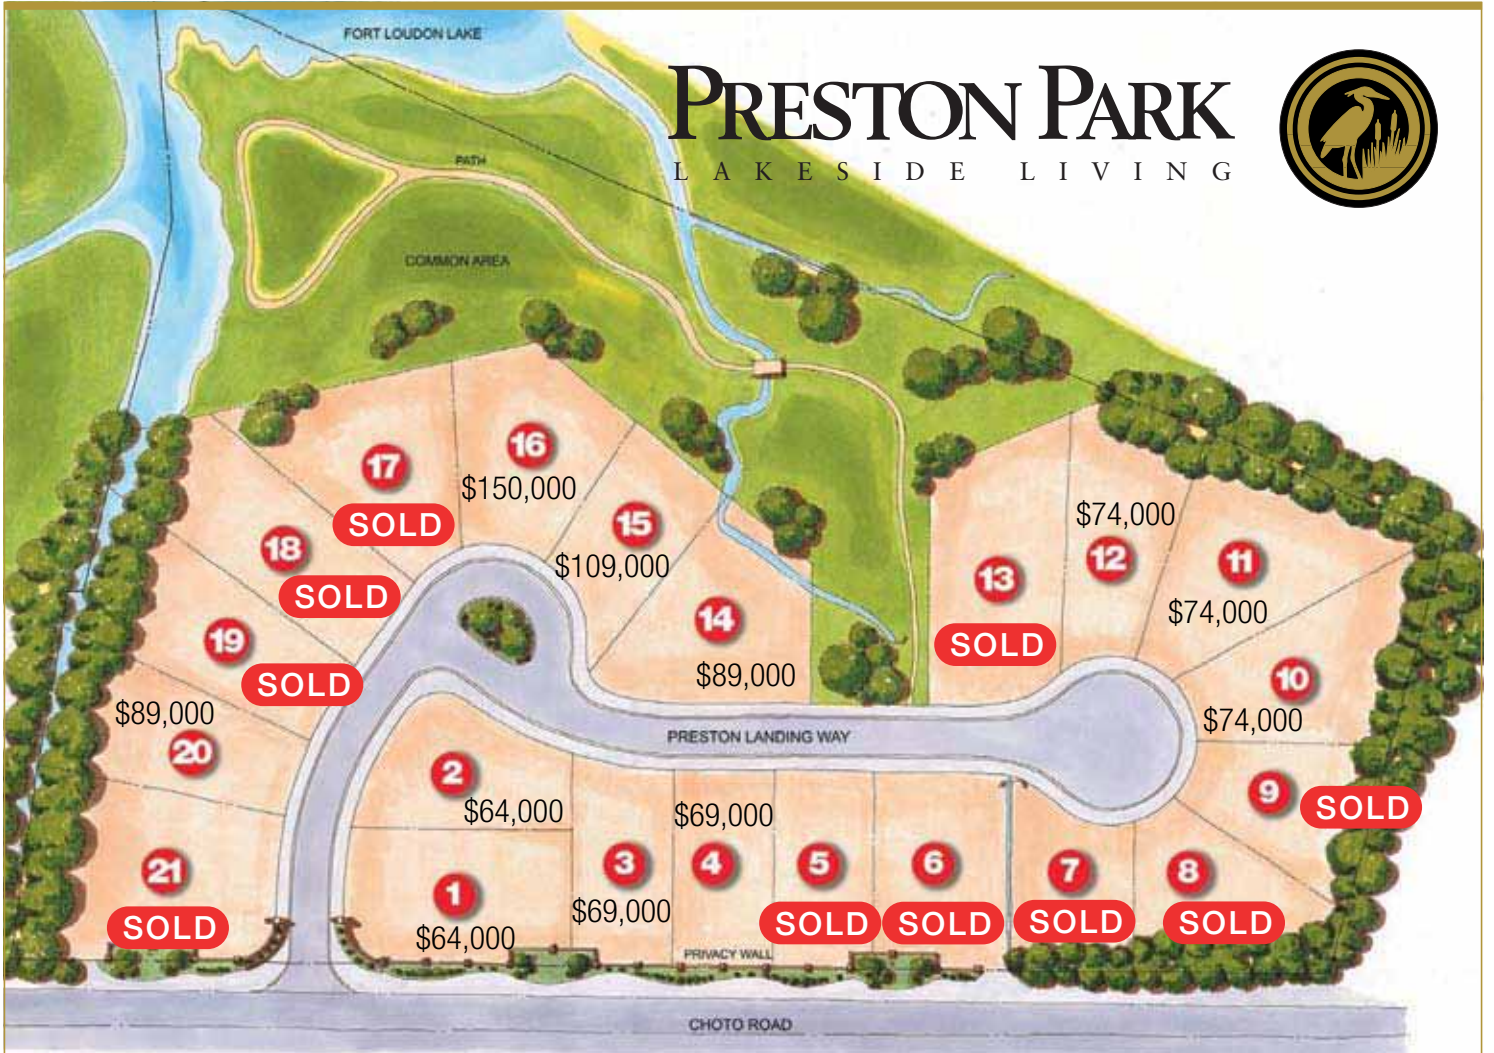

PRESTON PARK

LAKESIDE LIVING

588-3232

Contact: **Tammy Garber**

Tammy@TammyGarber.com